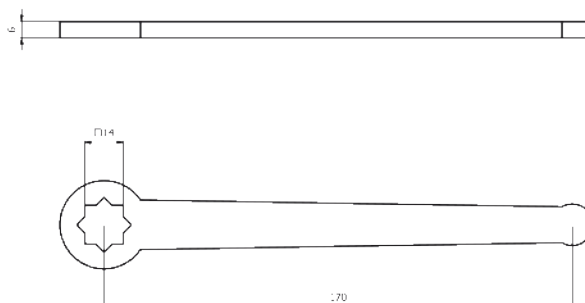

ACCESSORI RUBINETTI ACCESSORIES FOR VALVE

DISPOSITIVO DI LUCCHETTAGGIO
LOCKING DEVICE

MISURA / SIZE: 1/4 to 1/2

MISURA / SIZE: 3/4 to 1" 1/2

CODICI / CODES

TIPO / TYPE	Senza fori fissaggio Without fixing holes	Con fori fissaggio With fixing holes
RS2 1/4 - LOCK	525 1000 LUC	525 1100 LUC
RS2 3/8 - LOCK	525 2000 LUC	525 2100 LUC
RS2 1/2 - LOCK	525 3000 LUC	525 3100 LUC
RS2 3/4 - LOCK	525 4000 LUC	525 4100 LUC
RS2 1" - LOCK	525 5000 LUC	525 5100 LUC
RS2 1" 1/4 - LOCK	525 6000 LUC	525 6100 LUC
RS2 1" 1/2 - LOCK	525 7000 LUC	525 7100 LUC

LEVE HAND LEVERS

CODICE / CODE: LEVA RSS
PIATTA / FLAT

MISURA / SIZE: 1/4 to 1/2

CODICE / CODE: 525 1ROS PLA
DRITTA CORTA PLASTIFICATA ROSSA / RED PLASTIFIED SHORT STRAIGHT

MISURA / SIZE: 1/4 to 1/2

CODICE / CODE: 525 4DRI 005 *
DRITTA LUNGA / LONG STRAIGHT

MISURA / SIZE: 3/4 to 1" 1/2

*Disponibile anche versione plastificata rossa CODICE: 525 4DRI PLA
Also available in a red plastic version CODE: 525 4DRI PLA