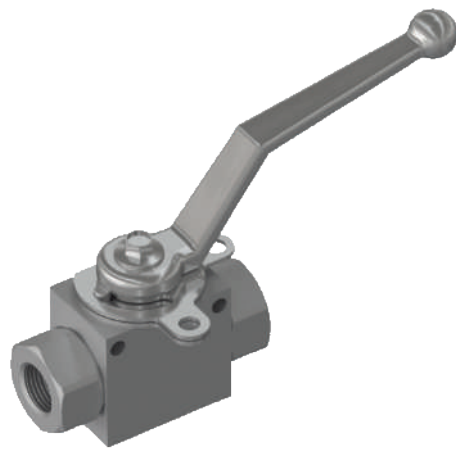

ACCESSORI RUBINETTI ACCESSORIES FOR VALVE

DISPOSITIVO DI LUCCHETTAGGIO
LOCKING DEVICE

MISURA / SIZE: 1/4 to 1/2

MISURA / SIZE: 3/4 to 1" 1/2

CODICI / CODES

TIPO / TYPE	Senza fori fissaggio Without fixing holes	Con fori fissaggio With fixing holes
RS2 1/4 - LOCK	525 1000 LUC	525 1100 LUC
RS2 3/8 - LOCK	525 2000 LUC	525 2100 LUC
RS2 1/2 - LOCK	525 3000 LUC	525 3100 LUC
RS2 3/4 - LOCK	525 4000 LUC	525 4100 LUC
RS2 1" - LOCK	525 5000 LUC	525 5100 LUC
RS2 1" 1/4 - LOCK	525 6000 LUC	525 6100 LUC
RS2 1" 1/2 - LOCK	525 7000 LUC	525 7100 LUC

LEVE HAND LEVERS

CODICE / CODE: LEVA RSS
PIATTA / FLAT

MISURA / SIZE: 1/4 to 1/2

CODICE / CODE: 525 1ROS PLA
DRITTA CORTA PLASTIFICATA ROSSA / RED PLASTIFIED SHORT STRAIGHT

MISURA / SIZE: 1/4 to 1/2

CODICE / CODE: 525 4DRI 005 *
DRITTA LUNGA / LONG STRAIGHT

MISURA / SIZE: 3/4 to 1" 1/2

*Disponibile anche versione plastificata rossa CODICE: 525 4DRI PLA
Also available in a red plastic version CODE: 525 4DRI PLA