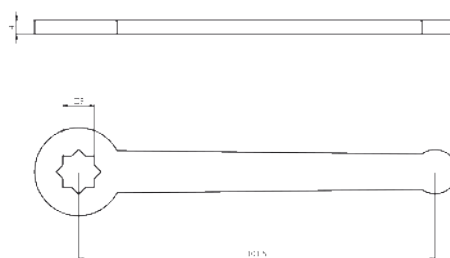

ACCESSORI RUBINETTI ACCESSORIES FOR VALVE

DISPOSITIVO DI LUCCHETTAGGIO
LOCKING DEVICE

MISURA / SIZE: 1/4 to 1/2

MISURA / SIZE: 3/4 to 1" 1/2

CODICI / CODES

TIPO / TYPE	Senza fori fissaggio Without fixing holes	Con fori fissaggio With fixing holes
RS2 1/4 - LOCK	525 1000 LUC	525 1100 LUC
RS2 3/8 - LOCK	525 2000 LUC	525 2100 LUC
RS2 1/2 - LOCK	525 3000 LUC	525 3100 LUC
RS2 3/4 - LOCK	525 4000 LUC	525 4100 LUC
RS2 1" - LOCK	525 5000 LUC	525 5100 LUC
RS2 1" 1/4 - LOCK	525 6000 LUC	525 6100 LUC
RS2 1" 1/2 - LOCK	525 7000 LUC	525 7100 LUC

LEVE HAND LEVERS

CODICE / CODE: LEVA RSS
PIATTA / FLAT

MISURA / SIZE: 1/4 to 1/2

CODICE / CODE: 525 1ROS PLA
DRITTA CORTA PLASTIFICATA ROSSA / RED PLASTIFIED SHORT STRAIGHT

MISURA / SIZE: 1/4 to 1/2

CODICE / CODE: 525 4DRI 005 *
DRITTA LUNGA / LONG STRAIGHT

MISURA / SIZE: 3/4 to 1" 1/2

*Disponibile anche versione plastificata rossa CODICE: 525 4DRI PLA
Also available in a red plastic version CODE: 525 4DRI PLA